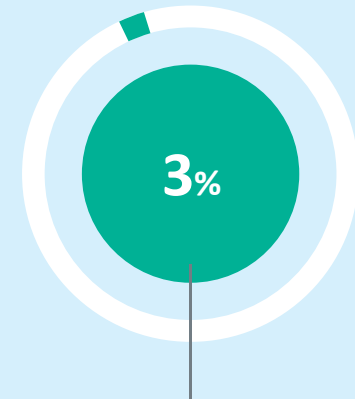

24 May 2017

Riga

COSME

Helping SMEs reach their full potential

2014 > 2020 **€2.3** BILLION

Access
to finance

Access
to markets

Improving
business conditions