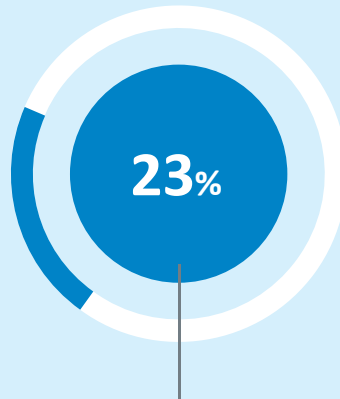

24 May 2017

Riga

COSME

Helping SMEs reach their full potential

2014 > 2020 **€2.3** BILLION

Access
to finance

Access
to markets

Improving
business conditions