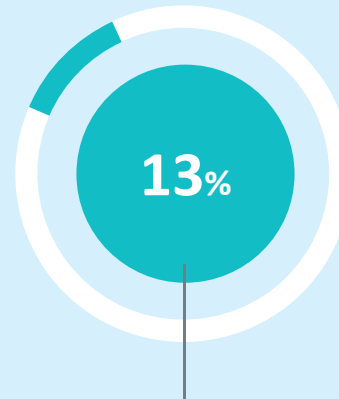

24 May 2017

Riga

COSME

Helping SMEs reach their full potential

2014 > 2020 **€2.3** BILLION

Access
to finance

Access
to markets

Improving
business conditions