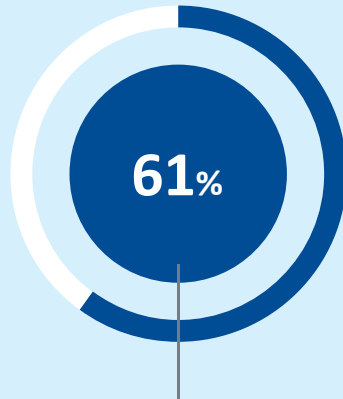

24 May 2017

Riga

COSME

Helping SMEs reach their full potential

2014 > 2020 **€2.3** BILLION

Access
to finance

Access
to markets

Improving
business conditions